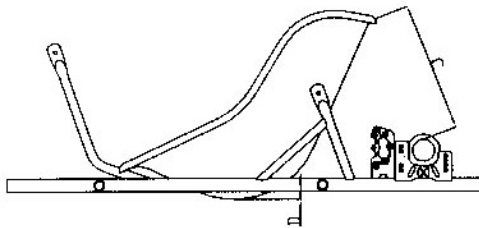

SEAT POSITION

CHASSIS	Size in cm			
	A	B	C	D
Minikart	44.5	45.5	24	1
Junior	55,5	56	26	1
Falco 100cc	57	57,5	22,5	1
Falco 125cc	58	58,5	23,5	1
Falco 2006 100cc	58	58,5	22,5	1
Falco 2006 125cc	58	58,5	23,5	1
CH11 100cc	60	60,5	22	1,2

Measures refer to the seat supplied with the chassis.

CHASSIS SET UP

CHASSIS	Size in cm			
	Slick		Rain	
	F	R	F	R
Junior	68	71	max.	min.
Falco 100cc	91	97	94	87
Falco 125cc	86	97	88	87
Falco 2006 100cc	91	97	94	87
Falco 2006 125cc	86	97	88	87
CH11 100cc	91	97	94	87

In rain conditions, we suggest to increase the caster degrees by using the stub axle eccentric bush.

(cod. 108.0030).